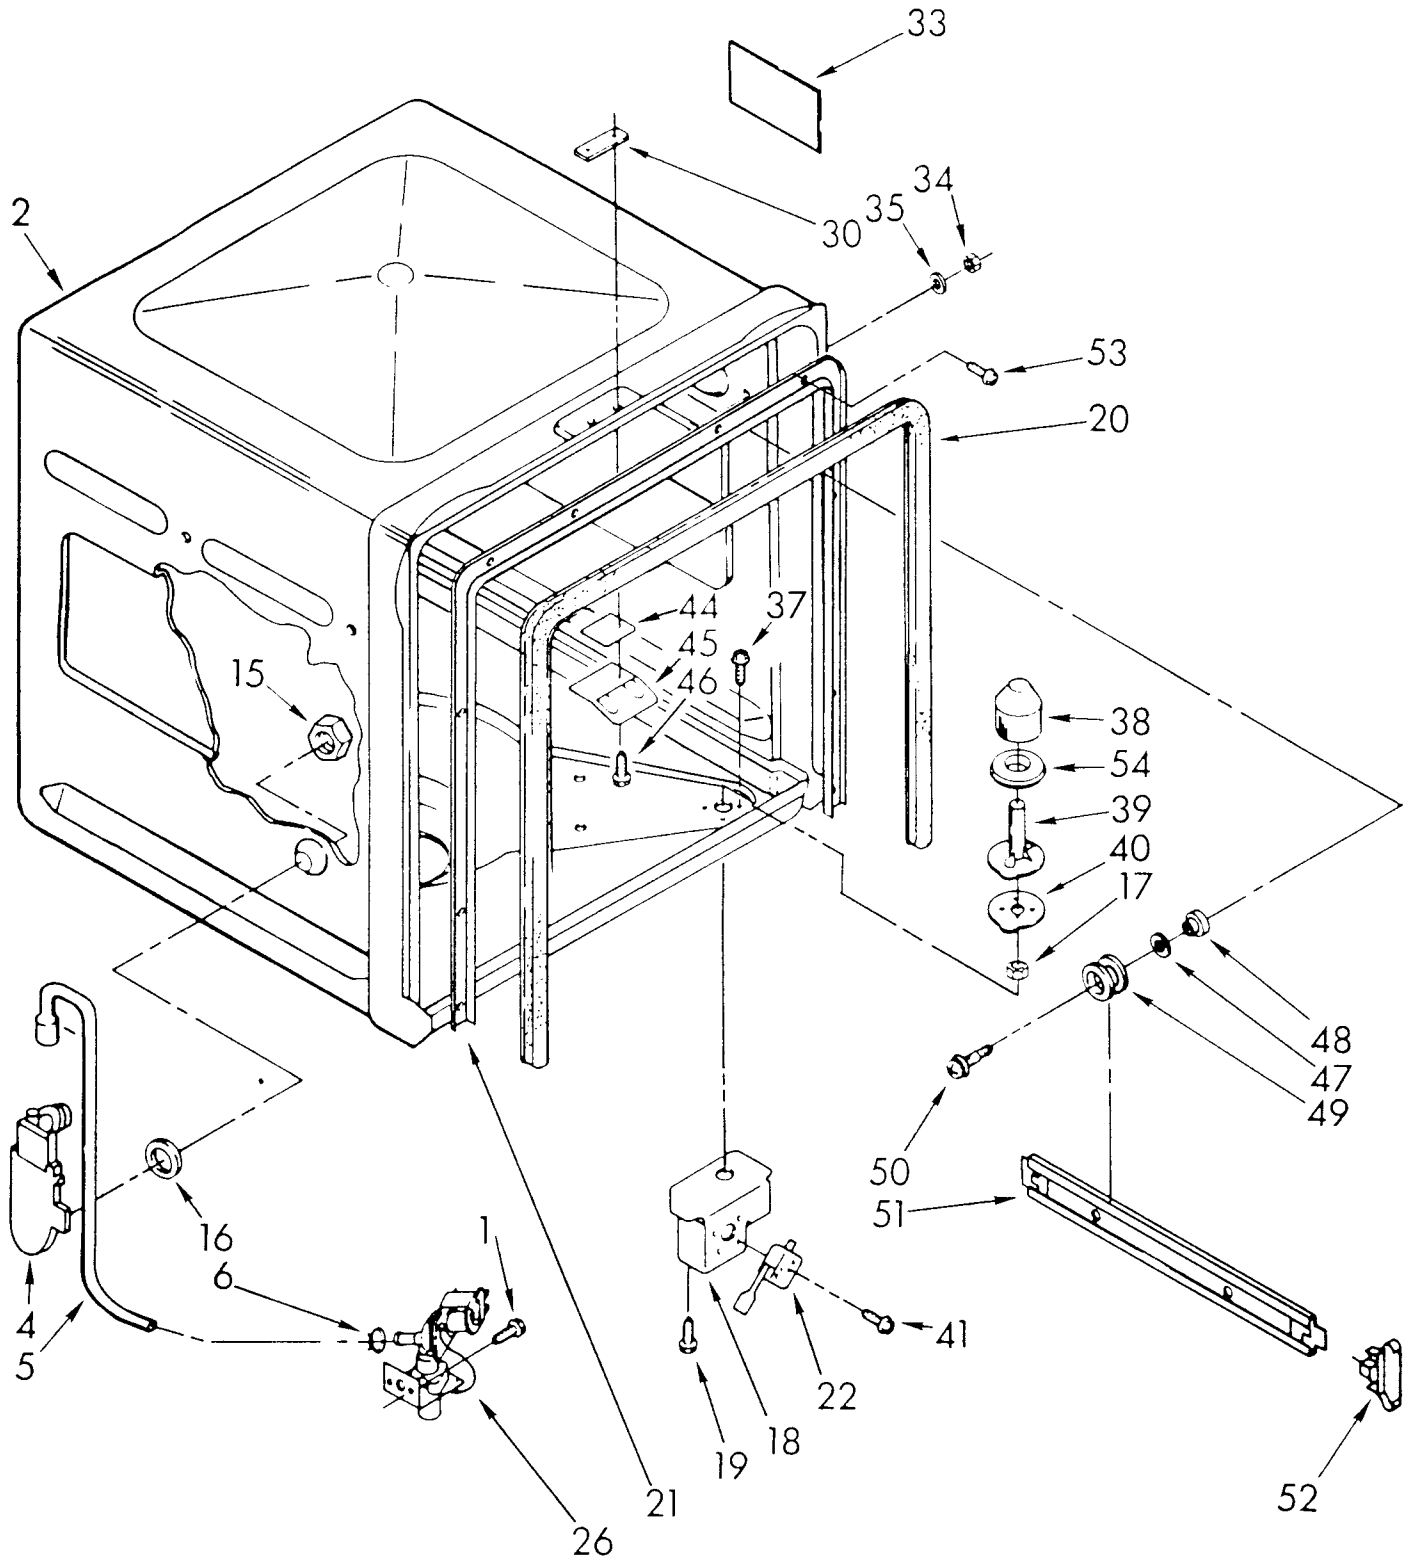

# TUB PARTS

For Model: DP3000XRN4

FOR ORDERING INFORMATION REFER TO PARTS PRICE LIST

1	90767	Screw, 8 x 3/8 (2)
2	3367464	Tub Assembly
4	300974	Inlet, Water
5	304669	Hose, Inlet
6	301958	Clamp
15	713799	Nut, 7/18-16
16	713878	Gasket
17	717488	Nut, .125
18	719342	Bracket, Overflow Switch
19	718250	Screw, 8 x 1/2 (3)
20	3368007	Gasket
21	3368002	Retainer, Gasket
22	660741	Switch, Pressure
26	661511	Valve, Water Inlet
30	303080	Nut, Twin Spring
33	302340	Pad, Sound (2)
34	718829	Locknut (8)
35	717624	Washer (8)
37	717236	Screw, 8-18 x 1/2
38	718035	Float
39	719967	Standpipe, Overflow
40	719966	Gasket, Overflow
41	302203	Screw, 4-40 x 9/16
44	712302	Shim
45	300233	Strike
46	3367670	Screw, 10-16 x 1/2 (2)
47	718750	Washer (8)
48	718817	Washer, Cup (8)
49	300844	Wheel Tub (8)
50	712499	Screw, Shoulder (8)
51	300846	Track (2)
52	300845	End Cap, Track (4)
53	3368008	Screw, 8-18 x 5/8 (10)
54	301662	Gasket, Standpipe (2)